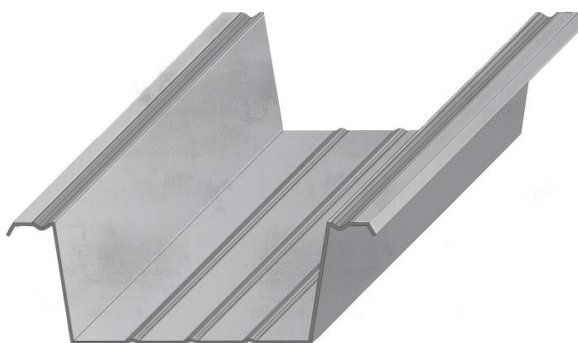

HADLEY CEILING FURRING MF5

Hadley Ceiling Furring Channel MF5 is used as the secondary channel within our HadleyMF Ceiling System to allow for plasterboard fixings. Fixed to Hadley MF7 Primary Channels.

Product Information

Depth	26mm
Width	80.5mm
Gauge	0.5mm
Lengths	3.6m
Pack Quantities	25 / 100 / 200

REACTION TO FIRE:
A1

SERVICE CUT OUTS:
N/A

SYSTEM PERFORMANCE INFORMATION:
For performance information on our Hadley Ceiling systems please contact Hadley Technical Services.