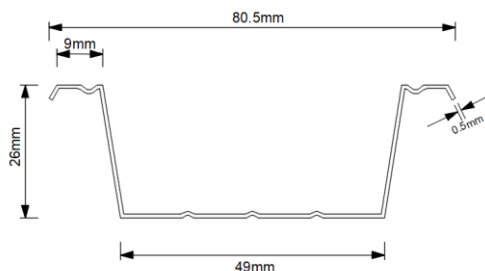

HADLEY CEILING FURRING MF5

Hadley Ceiling Furring Channel MF5 is used as the secondary channel within our HadleyMF Ceiling System to allow for plasterboard fixings. Fixed to Hadley MF7 Primary Channels.

Manufactured in accordance with EN 14195:2005

Scan QR code for Hadley Drylining **Golden Thread** Documents: Technical Datasheet, Material Safety Datasheet, Declaration of Performance (DoP), O&M Manual and more...

Product Information

Depth	26mm
Width	80.5mm
Gauge	0.5mm
Lengths	3.6m
Pack Quantities	25 / 100 / 200

REACTION TO FIRE:
A1

SERVICE CUT OUTS:
N/A

SYSTEM PERFORMANCE INFORMATION:
For performance information on our Hadley Ceiling systems please contact Hadley Technical Services.